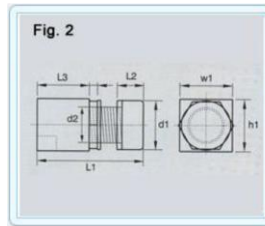

Indicating Lamps

FIG 2	L1	L2	L3	D1	D2	W1	H1
SQUARE	65	16	32	30	21.5	32	32

Ordering Code :

Model No : BC-LGD-IL-22.5mm-B-230V

Technical Specification

PARAMETERS	STANDARD
Operating Voltage	AC - 230
Colour	Blue
Body Material	ABS
Lens Material	Poly Carbonate
Cutout Dimensions	22.5 mm
Terminals	1.5 sq. mm
Body Shape	Square
Legends	B
Power Consumed	16mA@ 24 VDC
Dimension in mm	L1 L2 L3 D1 D2 W1 H1
	65 16 32 30 21.5 32 32

Body Material ABS

Lens Material Poly Carbonate

Cutout Dimensions 22.5 mm

Terminals 1.5 sq. mm

Body Shape Square

Legends R

Power Consumed 16mA@ 24 VDC

Dimension in mm	L1	L2	L3	D1	D2	W1	H1
	65	16	32	30	21.5	32	32

Indicating Lamps

FIG 2	L1	L2	L3	D1	D2	W1	H1
SQUARE	65	16	32	30	21.5	32	32

Ordering Code :

Model No : BC-LGD-IL-22.5mm-Y-230V

Technical Specification

PARAMETERS	STANDARD
Operating Voltage	AC - 230
Colour	Yellow
Body Material	ABS
Lens Material	Poly Carbonate
Cutout Dimensions	22.5 mm
Terminals	1.5 sq. mm
Body Shape	Square
Legends	Y
Power Consumed	16mA@ 24 VDC
Dimension in mm	L1 L2 L3 D1 D2 W1 H1
	65 16 32 30 21.5 32 32