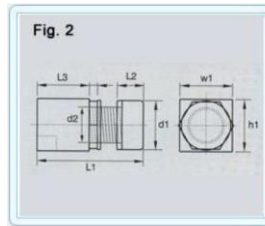

Indicating Lamps

FIG 2	L1	L2	L3	D1	D2	W1	H1
SQUARE	65	16	32	30	21.5	32	32

Ordering Code :

Model No : BC-LGD-IL-22.5mm-B-230V

Technical Specification

PARAMETERS	STANDARD
Operating Voltage	AC - 230
Colour	Blue
Body Material	ABS
Lens Material	Poly Carbonate
Cutout Dimensions	22.5 mm
Terminals	1.5 sq. mm
Body Shape	Square
Legends	B
Power Consumed	16mA@ 24 VDC
Dimension in mm	L1 L2 L3 D1 D2 W1 H1
	65 16 32 30 21.5 32 32

Indicating Lamps

FIG 2	L1	L2	L3	D1	D2	W1	H1
SQUARE	65	16	32	30	21.5	32	32

Ordering Code :

Model No : BC-LGD-IL-22.5mm-R-230V

Technical Specification

PARAMETERS STANDARD

Operating Voltage AC - 230

Colour Red

Body Material ABS

Lens Material Poly Carbonate

Cutout Dimensions 22.5 mm

Terminals 1.5 sq. mm

Body Shape Square

Legends R

Power Consumed 16mA@ 24 VDC

Dimension in mm	L1	L2	L3	D1	D2	W1	H1
	65	16	32	30	21.5	32	32

Indicating Lamps

FIG 2	L1	L2	L3	D1	D2	W1	H1
SQUARE	65	16	32	30	21.5	32	32

Ordering Code :

Model No : BC-LGD-IL-22.5mm-Y-230V

Technical Specification

PARAMETERS	STANDARD
Operating Voltage	AC - 230
Colour	Yellow
Body Material	ABS
Lens Material	Poly Carbonate
Cutout Dimensions	22.5 mm
Terminals	1.5 sq. mm
Body Shape	Square
Legends	Y
Power Consumed	16mA@ 24 VDC
Dimension in mm	L1 L2 L3 D1 D2 W1 H1
	65 16 32 30 21.5 32 32